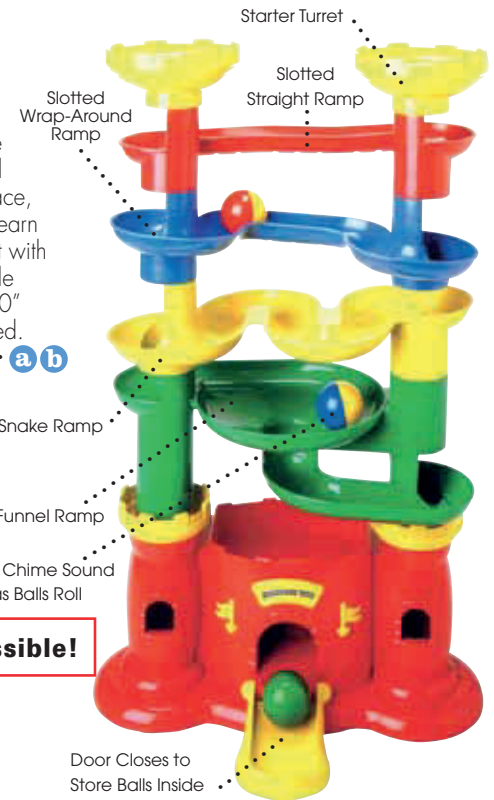

## CASTLE MARBLEWORKS®

Drop 3 weighted chime balls down the interchangeable tracks of this oversized marble run building system. As balls race, spin, zig-zag, disappear & reappear, learn to predict the balls' course. Experiment with different layout options. Not compatible with Marbleworks®. 25" x 14.5" x 10" (63.5 x 36.8 x 25.4cm) fully assembled.

from 2 years+ • #1756 • dtexclusive • a b

Set of extra CHIME BALLS can be found on page 27.

Doubles as a Castle Playset!

Hear Chime Sound as Balls Roll

Snake Ramp

Funnel Ramp

Starter Turret

Slotted Straight Ramp

Slotted Wrap-Around Ramp

Multiple Configurations Possible!

Door Closes to Store Balls Inside