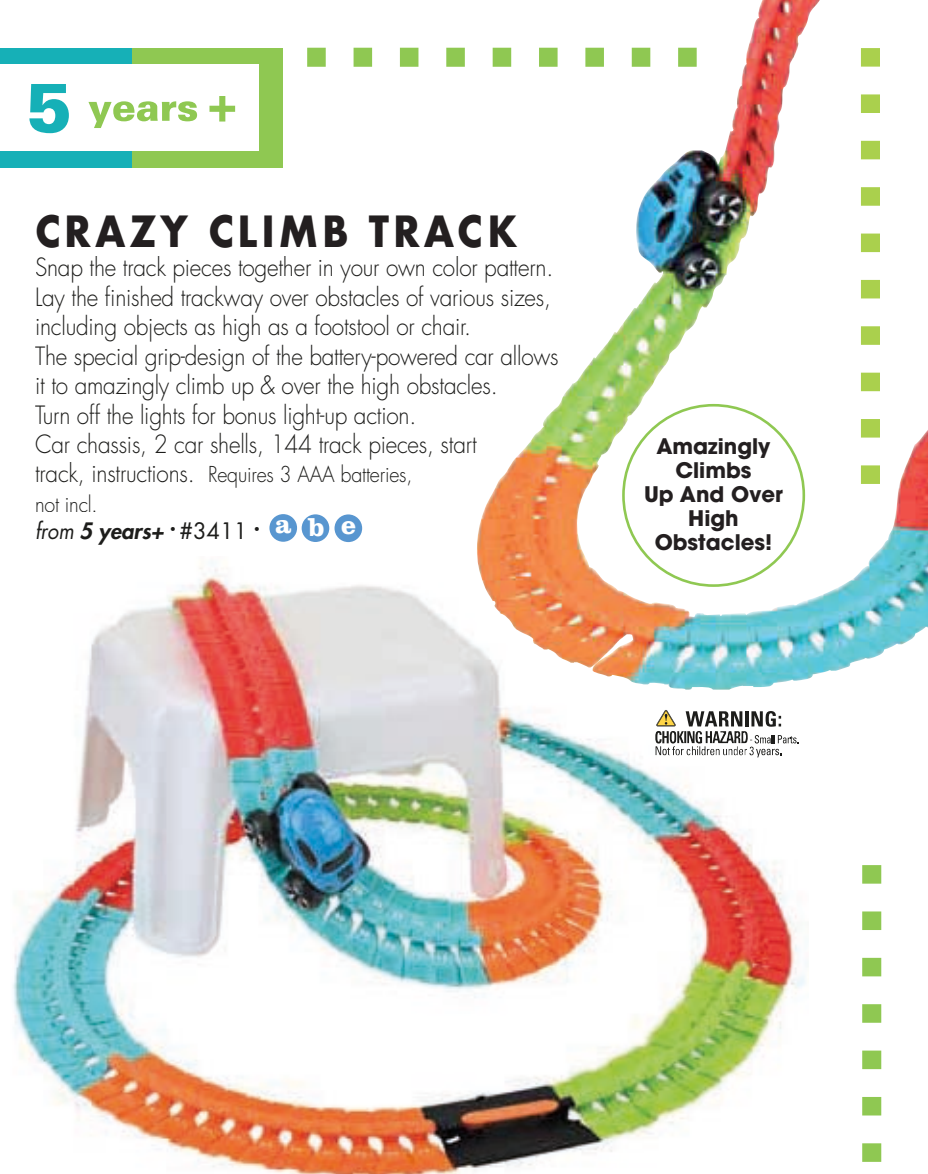

CRAZY CLIMB TRACK

Snap the track pieces together in your own color pattern. Lay the finished trackway over obstacles of various sizes, including objects as high as a footstool or chair. The special grip-design of the battery-powered car allows it to amazingly climb up & over the high obstacles. Turn off the lights for bonus lightup action. Car chassis, 2 car shells, 144 track pieces, start track, instructions. Requires 3 AAA batteries, not incl. from 5 years+ • #3411 • **a b e**

Amazingly Climbs Up And Over High Obstacles!