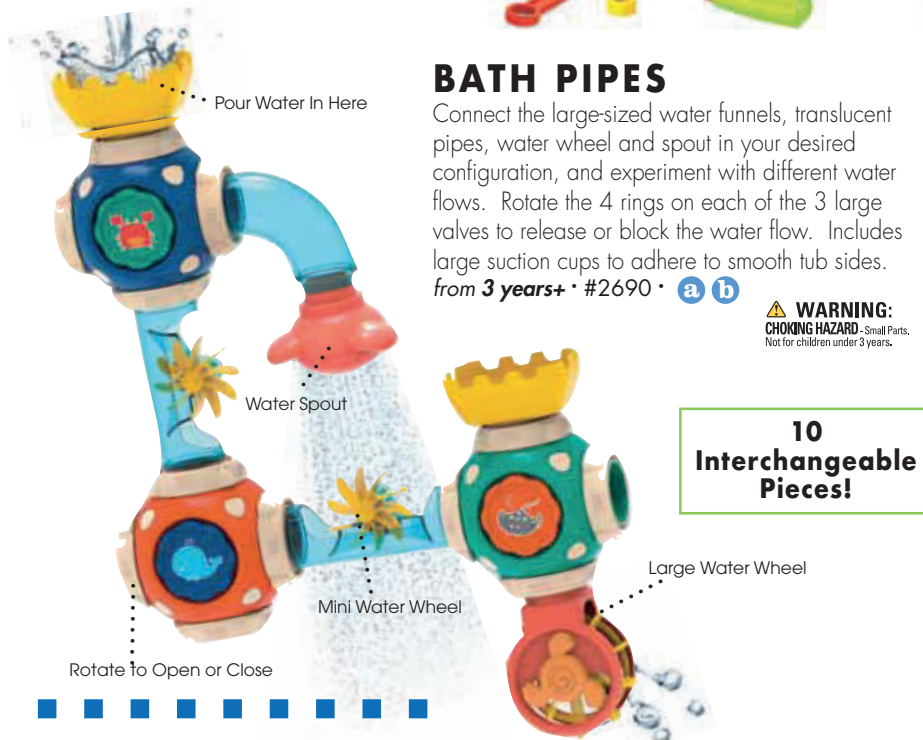

BATH PIPES

Connect the large-sized water funnels, translucent pipes, water wheel and spout in your desired configuration, and experiment with different water flows. Rotate the 4 rings on each of the 3 large valves to release or block the water flow. Includes large suction cups to adhere to smooth tub sides.
from **3 years+** • #2690 • **a b**