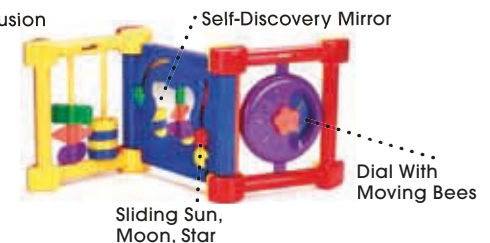

TRY-ANGLE

Twist, turn, whirl and twirl! Loaded with activities for baby to explore, this portable, foldable hands-on play center is a world of sensory wonder. Featuring 5 sides, each with different colorful parts to observe, listen to and manipulate. Unique folding design to grow with baby:

- Lay flat for tummy time
- Fold into triangle for sit-up play
- Stand on its side for more exploration

19.5" x 7" (49.5 x 17.8cm) flat.

from **6 months+** • #1451 • **a b**