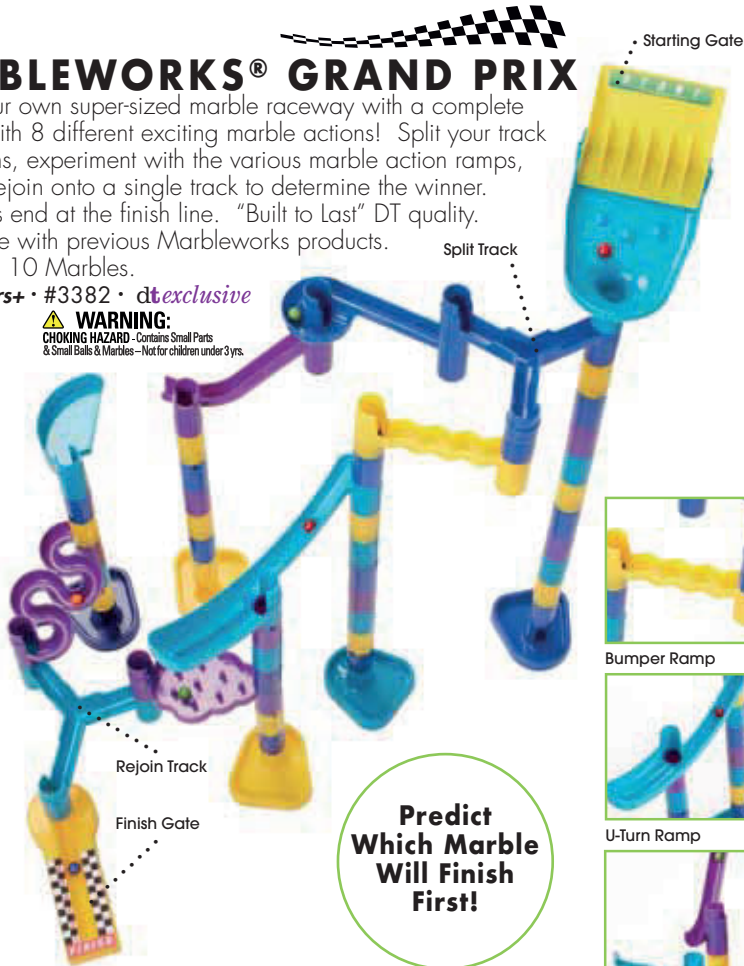

Jump Chute/
Landing Ramp

5 years +

MARBLEWORKS® GRAND PRIX

Design your own super-sized marble raceway with a complete circuit! With 8 different exciting marble actions! Split your track into 2 paths, experiment with the various marble action ramps, and then rejoin onto a single track to determine the winner. All marbles end at the finish line. "Built to Last" DT quality. Compatible with previous Marbleworks products. 51 Pieces, 10 Marbles.

from 5 years+ • #3382 • dtexclusive